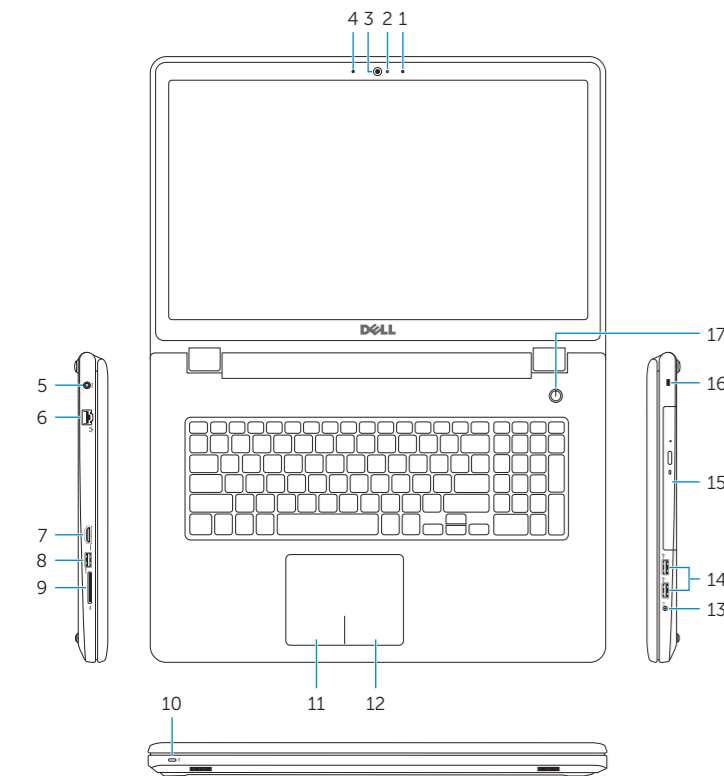

Caratteristiche | Funcionalidades | الميزات

1. Right microphone
2. Camera-status light
3. Camera
4. Left microphone
5. Power-adapter port
6. Network port
7. HDMI port
8. USB 3.0 port
9. Media-card reader
10. Power and battery-status light/hard-drive activity light
11. Left-click area
12. Right-click area
13. Headset port
14. USB 2.0 ports (2)
15. Optical drive
16. Security-cable slot
17. Power button
18. Regulatory label (in battery bay)
19. Battery
20. Battery-release latch
21. Service Tag label