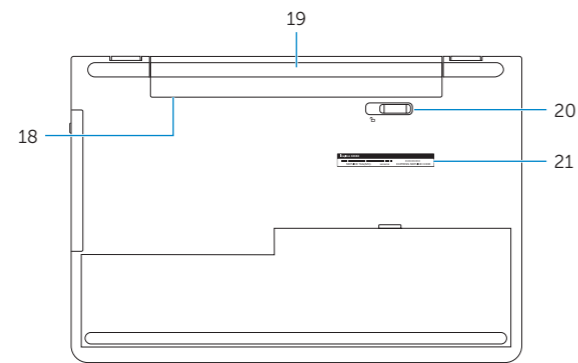

Caratteristiche | Funcionalidades | الميزات

1. Right microphone
2. Camera-status light
3. Camera
4. Left microphone
5. Power-adapter port
6. Network port
7. HDMI port
8. USB 3.0 port
9. Media-card reader
10. Power and battery-status light/hard-drive activity light
11. Left-click area
12. Right-click area
13. Headset port
14. USB 2.0 ports (2)
15. Optical drive
16. Security-cable slot
17. Power button
18. Regulatory label (in battery bay)
19. Battery
20. Battery-release latch
21. Service Tag label